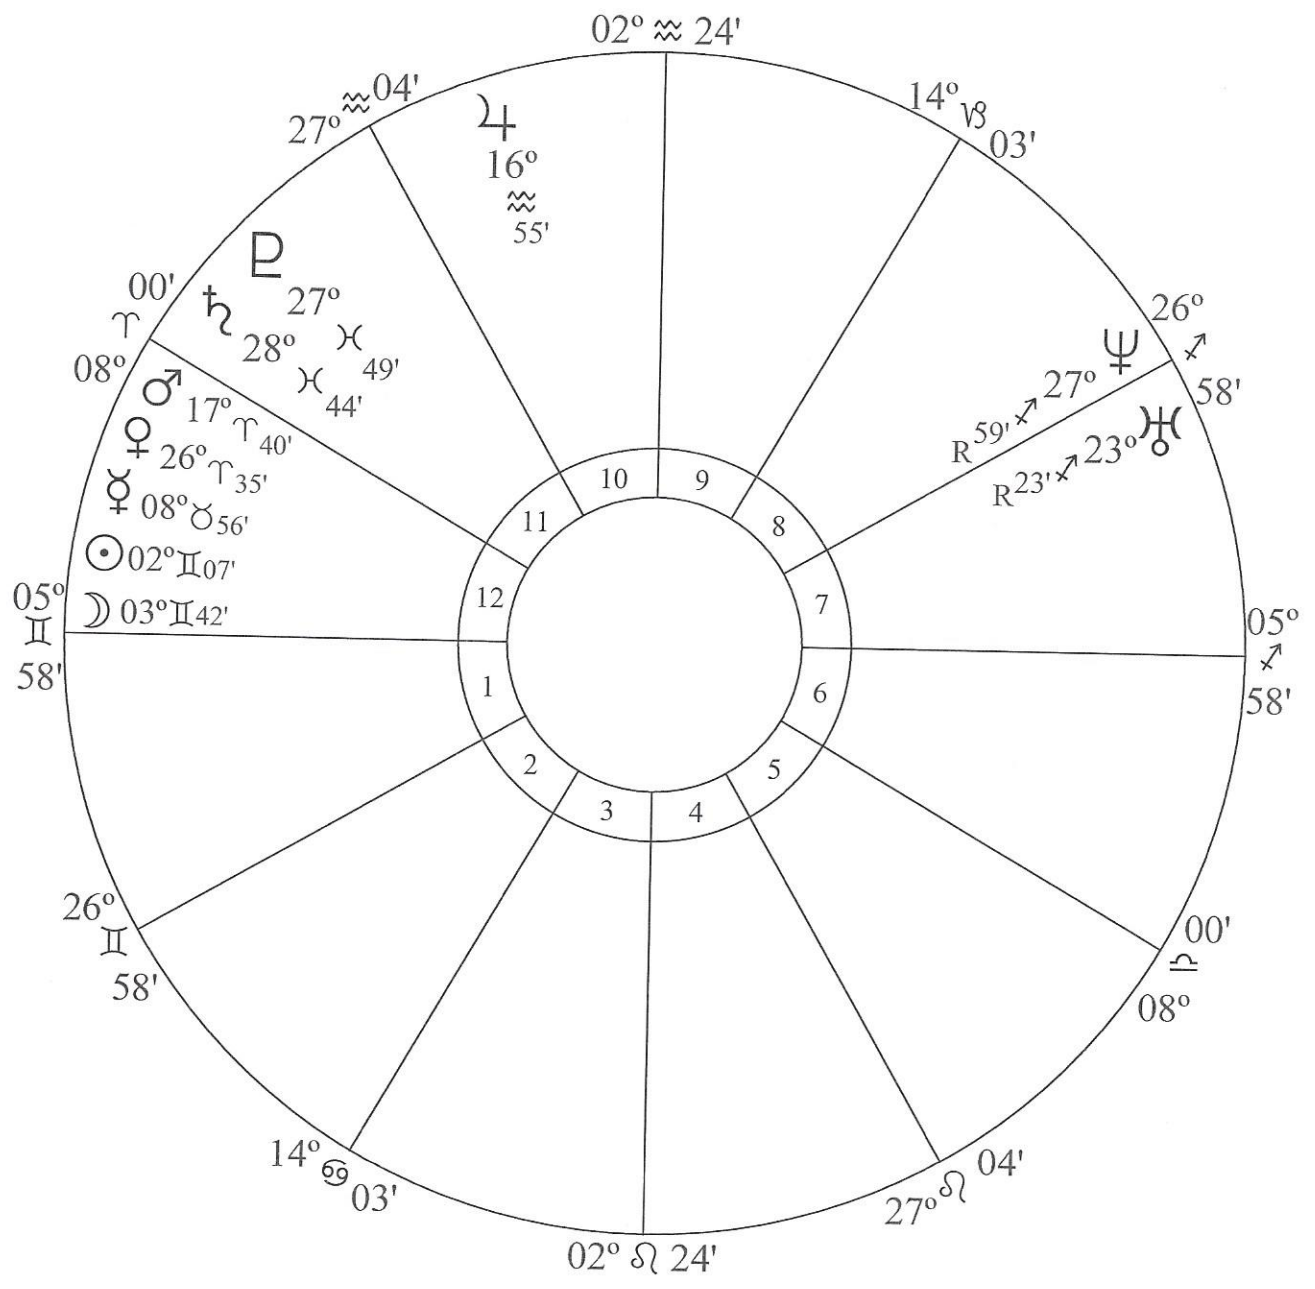

SUBJECT: Alexandrina Victoria Saxe-Coburg Hanover  
 DATE: 05/24/1819  
 TIME: 04:15:00 AM MST UTC-7:00 - LMT  
 London, Middlesex, United Kingdom  
 000W10'00 51N30'00

14:29 12/30/14 Ver 2.5.0  
 Placidus, Tropical

DECLINATIONS

	NATAL
☉	20N36
☾	24N25
☿	11N04
♀	08N28
♂	05N51
♃	16S24
♄	02S25
♅	23S26
♆	22S12
♁	15S24
MC	19S39
ASC	21N20

ASTRODYNE REPORT

	☉	☽	♃	♄	♅	♆	♇	♈	♉	♊	♋	♌	MC	ASC
☉	9.43 0.00				∠ 3.45 -4.32		*					*	△ 9.72 9.72	♄ 8.16 0.00
☽			MR		∠ 2.97 -3.72		*					*	△ 8.71 8.71	♄ 9.73 0.00
♃						□ 2.01 -1.01		□				∠ 0.12 -0.12	□ 3.47 -3.47	∇ 0.03 0.03
♄								△ 6.79 8.49	△ 6.59 8.24			∇ 0.77 0.97	□ 4.18 -3.14	
♅						*		△ 4.29 3.22						∠ 1.70 -2.13
♆								∠ MR 1.82 -1.82	* MR 0.55 0.82	∠ 1.07 -0.53	∠ 0.89 -0.44			
♇									□ 4.63 -6.95	□ 7.25 -10.87	♄ 9.07 -4.53	*		
♈		 0.10 0.00									♄ 7.39 0.00	□ 5.56 -5.56		
♉														
♊														
♋														
♌													*	
MC	 0.45 0.00													△ 6.44 6.44
ASC	 3.39 0.00													

SUBJECT: Benjamin Disreli  
 DATE: 12/21/1804  
 TIME: 05:30:00 AM MST UTC-7:00 - LMT  
 London, Middlesex, United Kingdom  
 000W10'00 51N30'00

14:29 12/30/14 Ver 2.5.0  
 Placidus, Tropical

DECLINATIONS

Relationships: Why? And Why Not?

Inner Wheel VICTORIA REGINA      Outer Wheel BENJAMINE DISRAELI

Chart Comparison by Degree

Degree	Planet & Sign Queen Victoria	Planet & Sign Benjamin Disraeli
0		
1		
2	☉♌, MC♌	
3	♃♌	
4		
5	ASC♌	
6		
7		
8	♃♌	♃♌
9		
10		
11		
12		♃♌
13		
14		
15		♃♌
16	♃♌	
17	♃♌	
18		
19		♃♌
20		♃♌
21		♃♌, MC♌
22		
23	♃♌	
24		
25		♃♌
26	♃♌	♃♌
27	♃♌, ♃♌	♃♌, ASC♌
28	♃♌	
29		☉♌