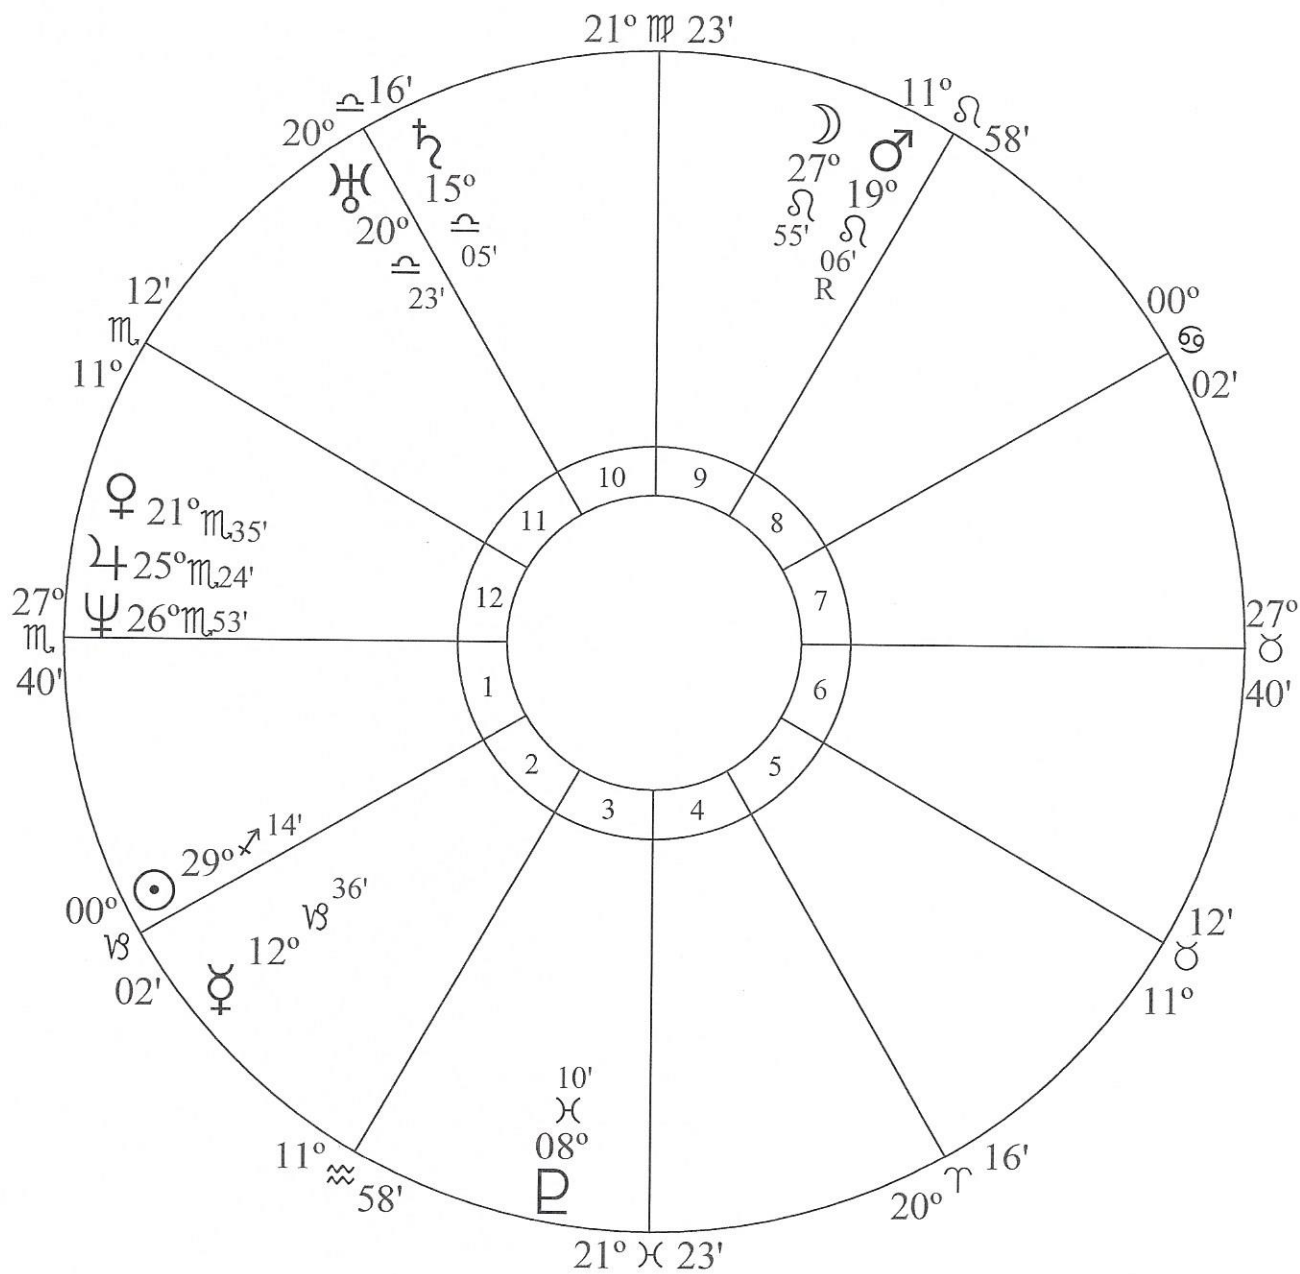

SUBJECT: Alexandrina Victoria Saxe-Coburg Hanover  
 DATE: 05/24/1819  
 TIME: 04:15:00 AM MST UTC-7:00 - LMT  
 London, Middlesex, United Kingdom  
 000W10'00 51N30'00

14:29 12/30/14 Ver 2.5.0  
 Placidus, Tropical

SIGNS

	Power	%	Harmony
♈	153.21	22.1	17.36
♉	123.93	17.9	27.66
♊	115.51	16.7	4.46
♋	89.19	12.9	-29.09
♌	69.21	10.0	16.88
♍	47.56	6.9	7.40
♎	25.85	3.7	-1.87
♏	20.45	3.0	-8.34
♐	20.37	2.9	5.32
♑	13.71	2.0	6.28
♒	8.44	1.2	-1.30
♓	4.75	0.7	-1.25

SUBJECT: Benjamin Disreli  
 DATE: 12/21/1804  
 TIME: 05:30:00 AM MST UTC-7:00 - LMT  
 London, Middlesex, United Kingdom  
 000W10'00 51N30'00

14:29 12/30/14 Ver 2.5.0  
 Placidus, Tropical

DECLINATIONS