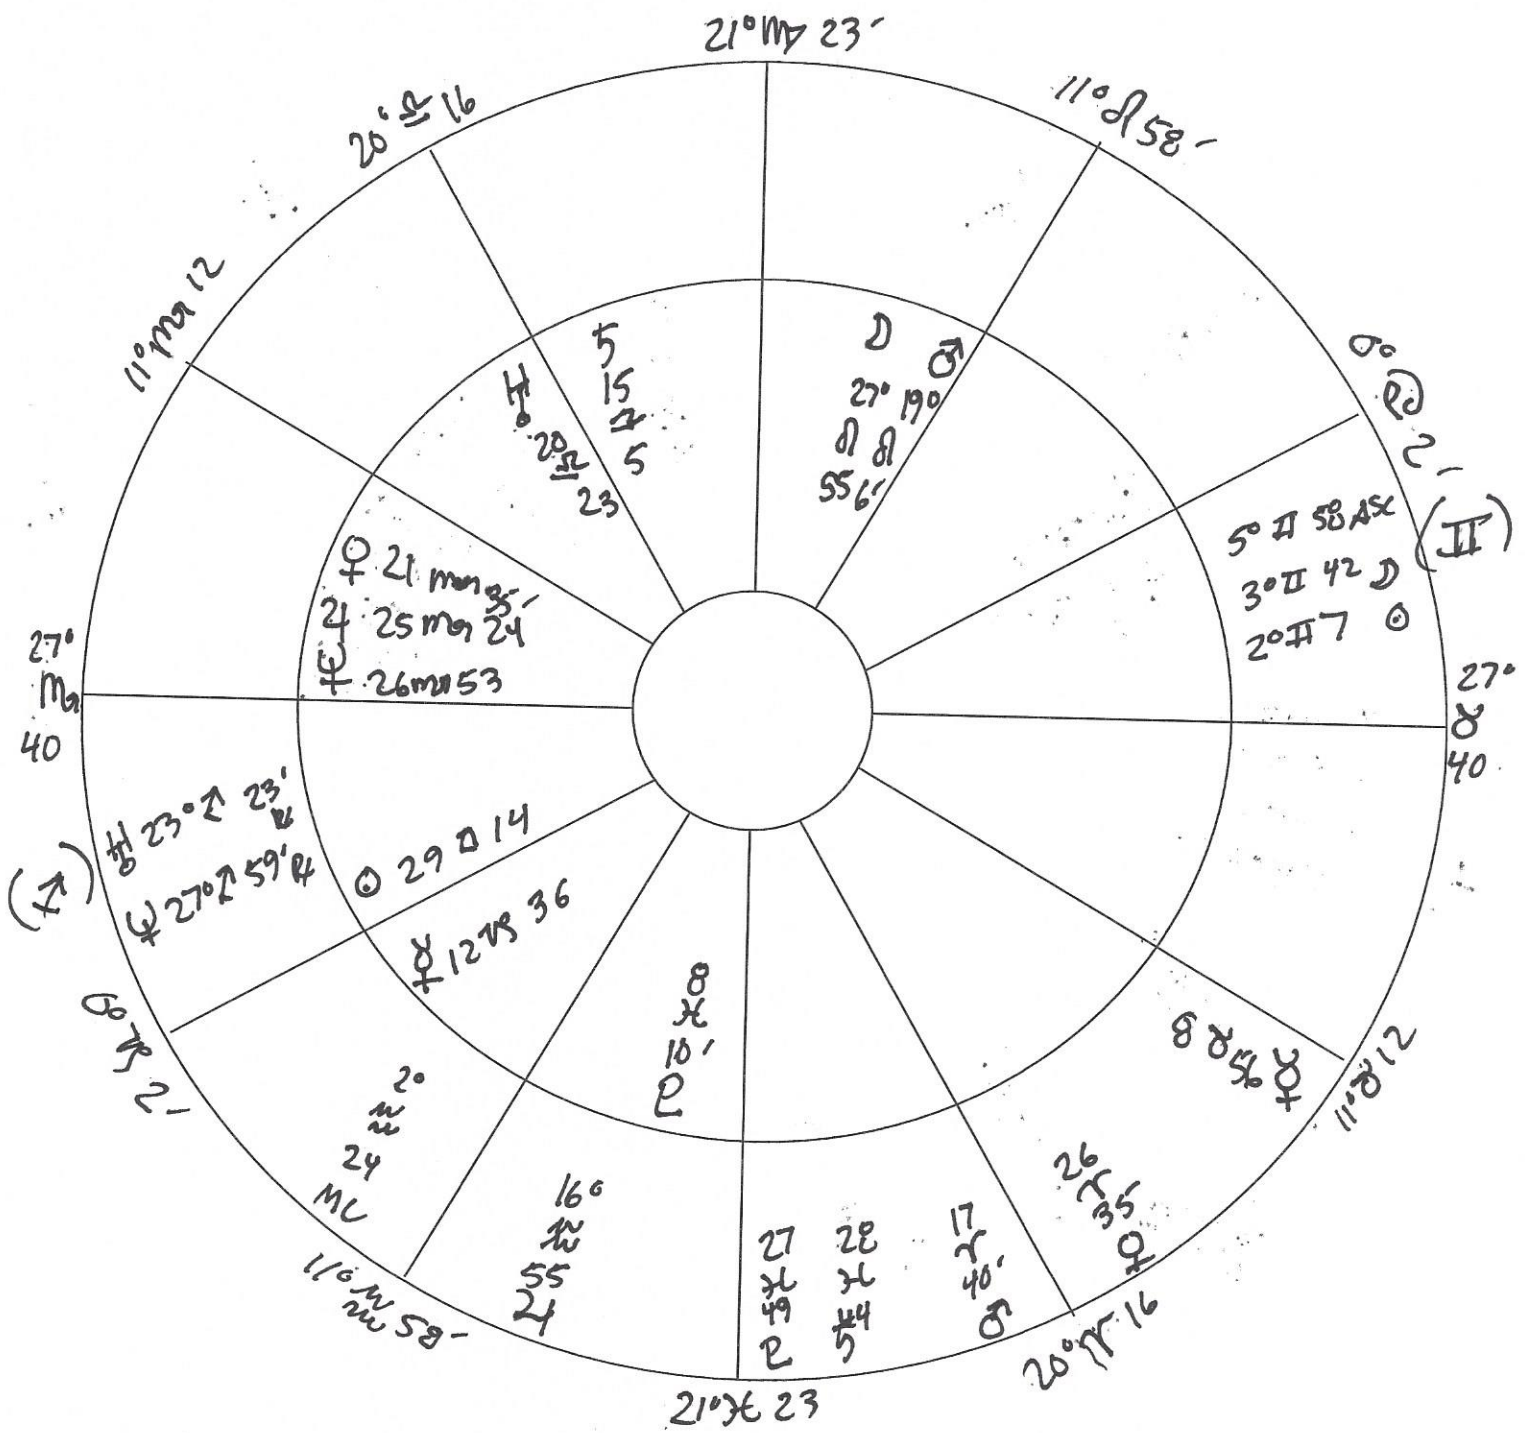

Chart Comparison by Degree

Degree	Planet & Sign Queen Victoria	Planet & Sign Benjamin Disraeli
0		
1		
2	☉♌, MC♌	
3	♃♌	
4		
5	ASC♌	
6		
7		
8	♃♌	♃♌
9		
10		
11		
12		♃♌
13		
14		
15		♃♌
16	♃♌	
17	♃♌	
18		
19		♃♌
20		♃♌
21		♃♌, MC♌
22		
23	♃♌	
24		
25		♃♌
26	♃♌	♃♌
27	♃♌, ♃♌	♃♌, ASC♌
28	♃♌	
29		☉♌

Relationships: Why? And Why Not?

Inner Wheel BENJAMINE DISRAELI Outer Wheel VICTORIA REGINA