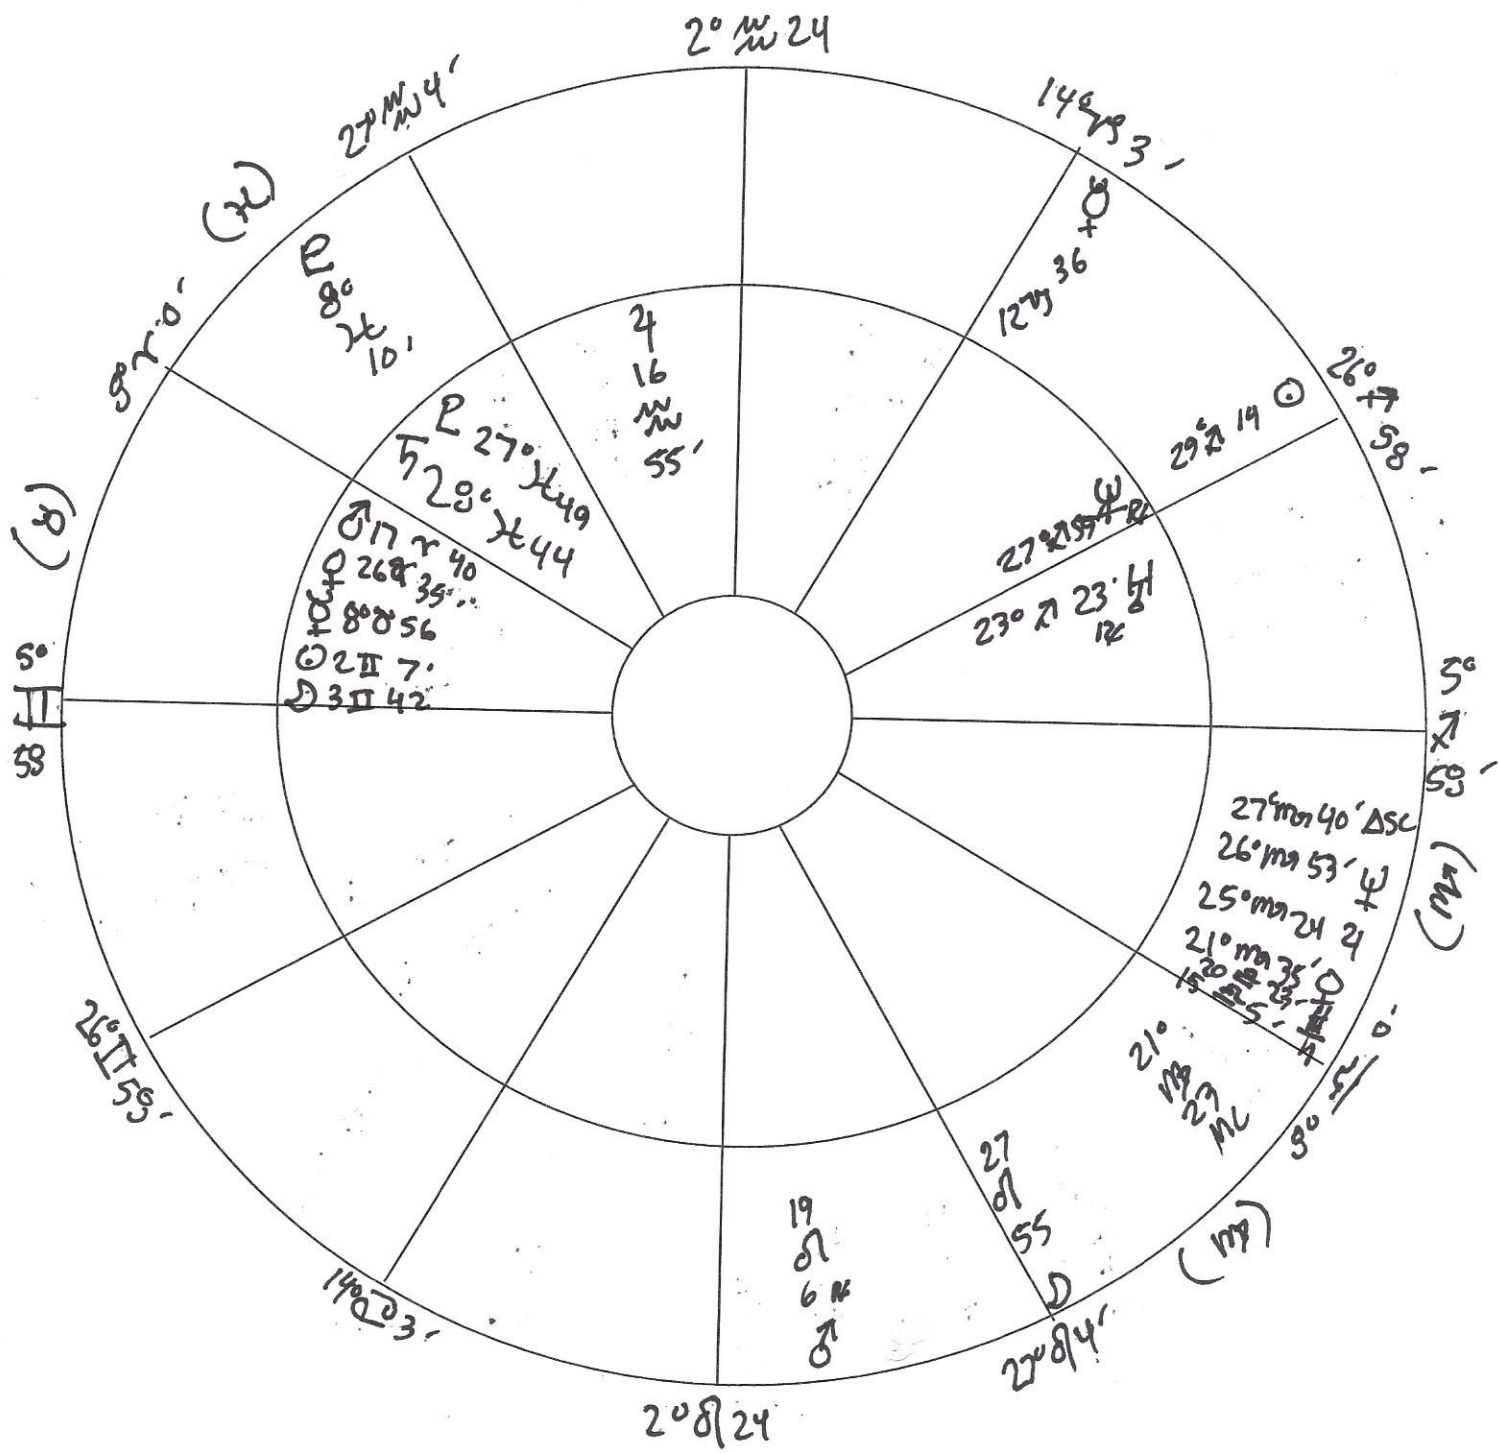

Relationships: Why? And Why Not?

Inner Wheel VICTORIA REGINA   Outer Wheel BENJAMINE DISRAELI

Chart Comparison by Degree

Degree	Planet & Sign Queen Victoria	Planet & Sign Benjamin Disraeli
0		
1		
2	☉♌, MC♌	
3	♃♌	
4		
5	ASC♌	
6		
7		
8	♃♌	♃♌
9		
10		
11		
12		♃♌
13		
14		
15		♃♌
16	♃♌	
17	♃♌	
18		
19		♃♌
20		♃♌
21		♃♌, MC♌
22		
23	♃♌	
24		
25		♃♌
26	♃♌	♃♌
27	♃♌, ♃♌	♃♌, ASC♌
28	♃♌	
29		☉♌